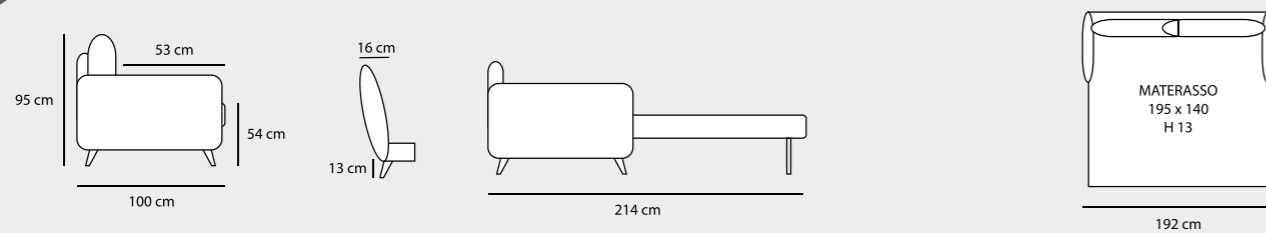

MARTE

Giulia 9709 Heritage Blue
(bordino 9701 Pristine)

AURORA

Queens 063 Ash
(Bord. + Bott. 012 Light Grey)

3 POSTI LETTO - € 1.560

3 POSTI LETTO - € 1.520

Giulia 9714 Phantom
(bordino 9712 Wet Weather)

Queens 014 Camel
(Bord. + Bott. 011 Tabac)